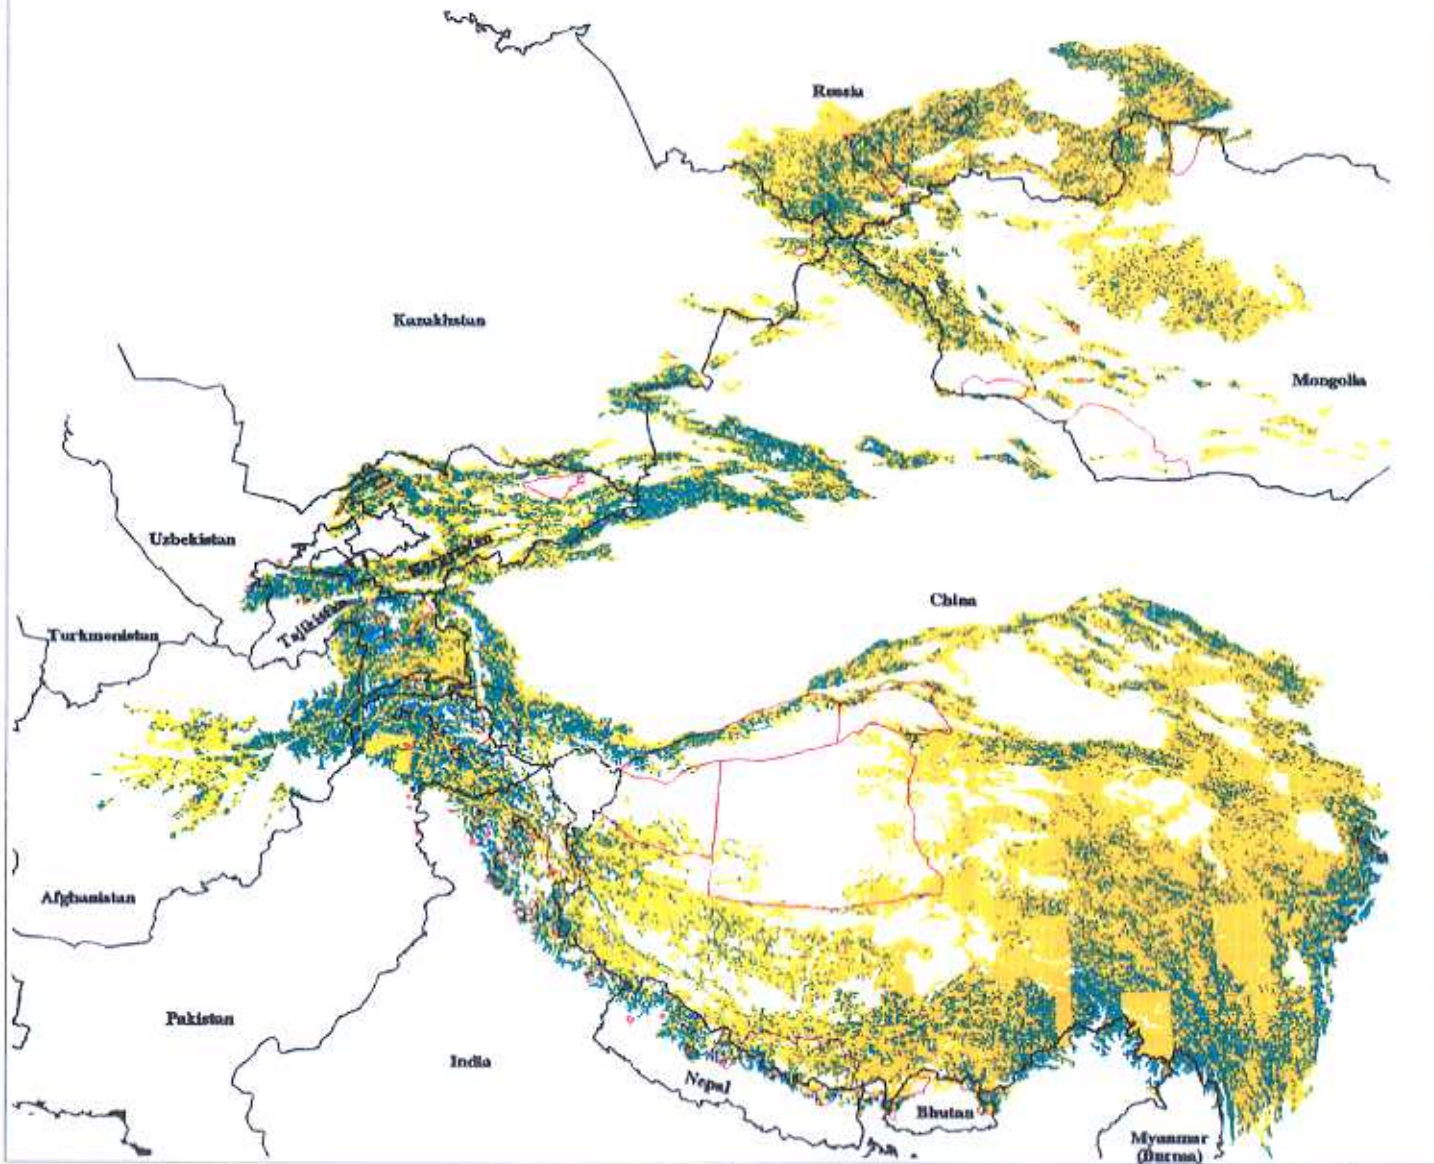

# Snow Leopard (*Uncia uncia*) Habitat

## Legend

- Good Snow Leopard Habitat (> 30 degree slope and outside human disturbance buffers)
- Fair Snow Leopard Habitat (unknown slope or <= 30 degree slope or inside human disturbance buffers)
- Existing Reserves

## Area Report

Total Potential Habitat .....	3,024,728 sq. km
Total Good Habitat .....	549,706 sq. km
Total Fair Habitat .....	2,475,022 sq. km
Total Protected Potential Habitat .....	181,547 sq. km
Percent of Potential Habitat Protected .....	6